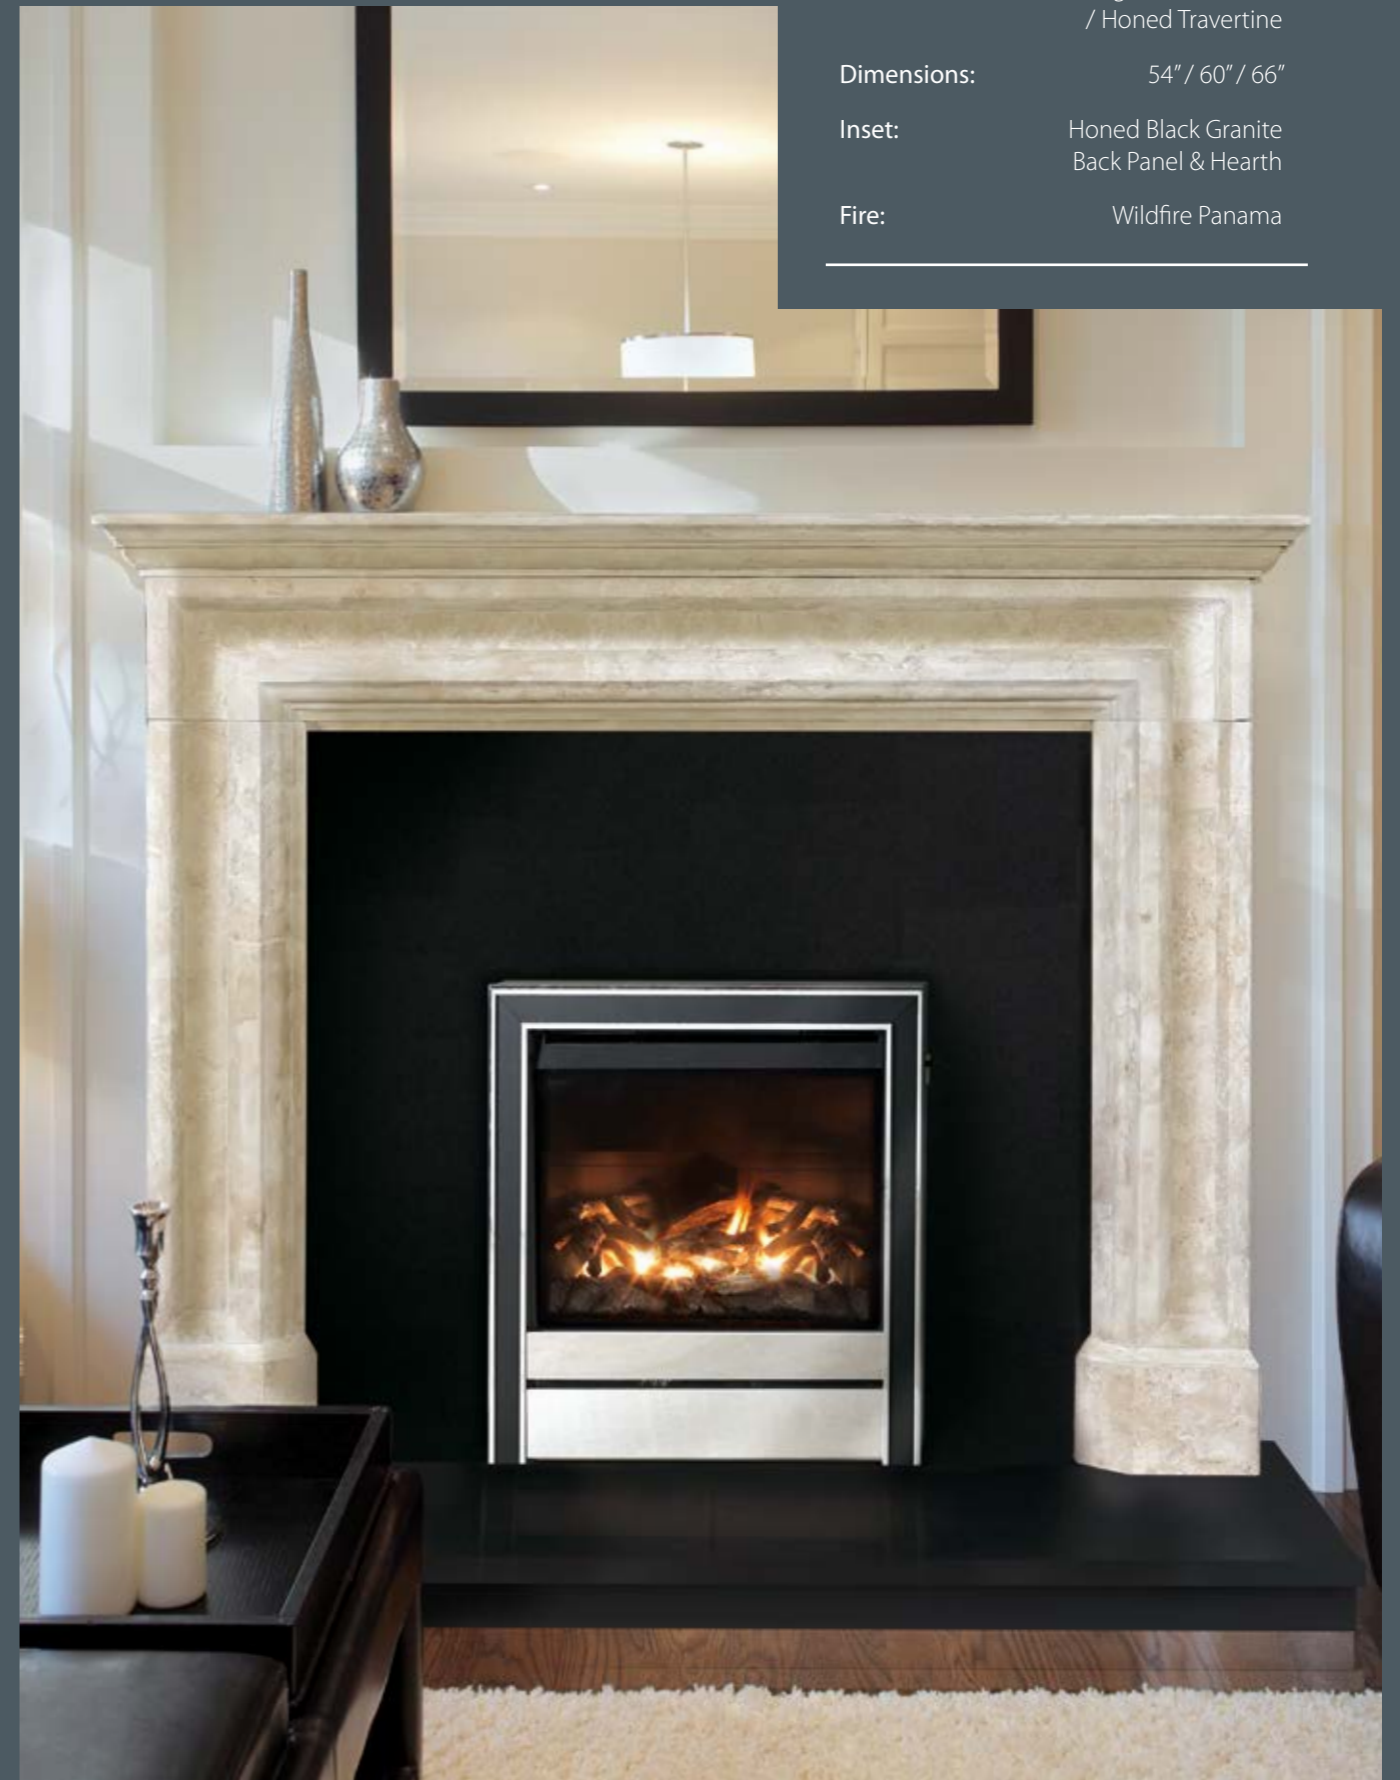

THE CAMBRIDGE

Available in: Aegean Limestone
/ Honed Travertine
Dimensions: 54" / 60" / 66"
Inset: Honed Black Granite
Back Panel & Hearth
Fire: Wildfire Panama