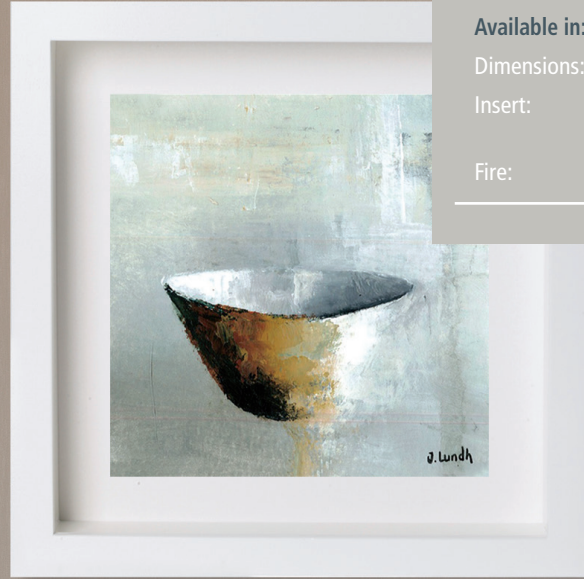

RIMINI

Available in: Crema Fiore & Alpine White

Dimensions: Width: 54" / 60"

Insert: Polished Black Granite
Back Panel & Hearth

Fire: Värme Cassette 6kW Steel