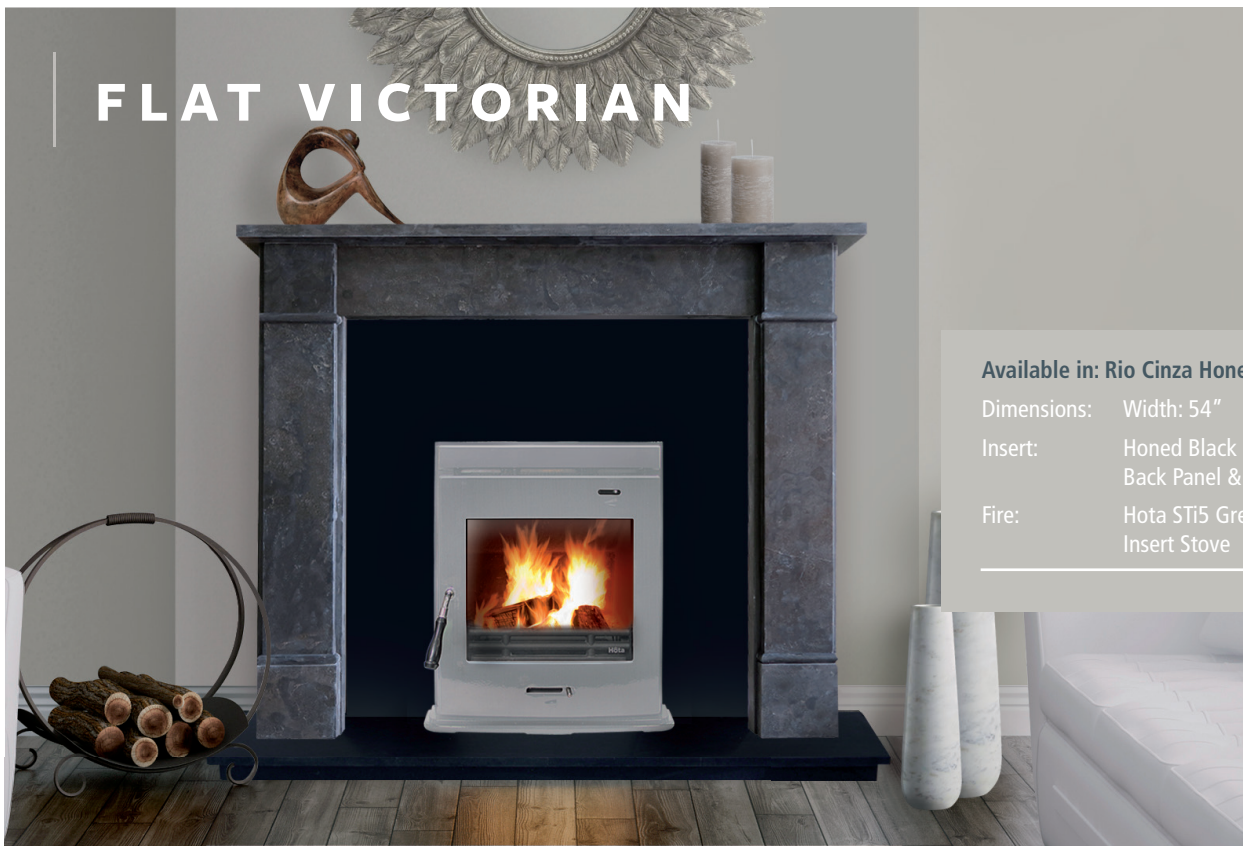

FLAT VICTORIAN

Available in: Rio Cinza Honed Limestone

Dimensions: Width: 54"

Insert: Honed Black Granite
Back Panel & Hearth

Fire: Hota STI5 Grey Enamel
Insert Stove